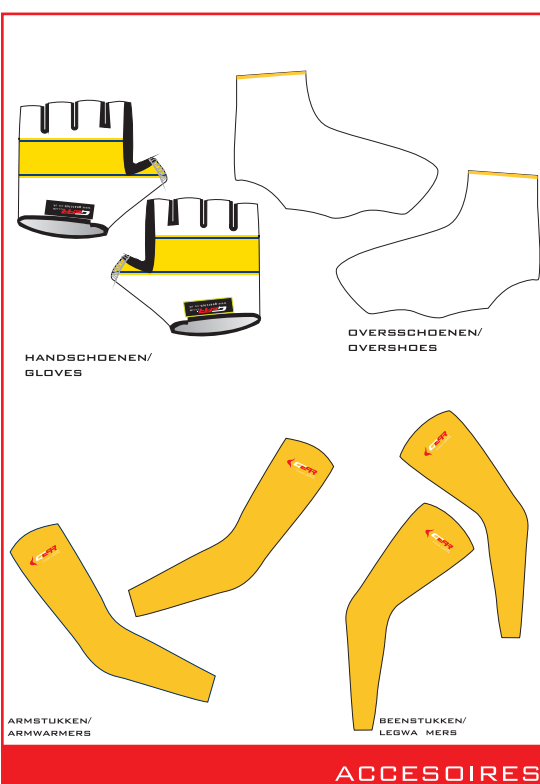

ACCESSOIRES

ACCESSOIRES

FRONT OF JERSEY

BACK OF JERSEY

ACCESSOIRES

CUSTOM PRINTED CLOTHING 2014

Also Available:

- Short Sleeve - Lycra
- Long Sleeve - Coolmax
- Roubaix Jacket
- Windtex Jacket-Water/Wind proof
- Light Windtex Jacket - Water/Wind proof
- Roubaix long Tights
- Roubaix 3/4 Tights
- Gilet-Water/Wind proof
- Skinsuit
- Rain Jacket